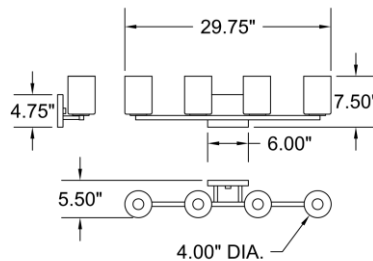

Stock Code: **62624LEDDL-BS/OPL**

Collection: Sienna

PRODUCT INFORMATION

Base: 62624 Parent: 62624LEDDL
Mounting Type: Wall UPC: 641594246612
Finish: Brushed Steel
Diffuser: Opal

PRODUCT MEASUREMENTS

FIXTURE	BACKPLATE / CANOPY
Length:	Length
Width: 30"	Width: 6"
Diameter	Diameter:
Height: 7.5"	Height: 4.75"
Extension: 5.5"	
Overall Height:	

TECHNICAL SPECIFICATIONS

SPECIFICATIONS

Frame Material: Steel
Diffuser Material: Glass
Lamping Type: E-26 (Replaceable LED Jbox: Standard
Lamping Base: E-26 Lamp Wattage: 10 W
Lamp Quantity: 4 Total Wattage: 40 W
Voltage: 120v Lamps Included: Yes

Additional Notes:

Custom Finish 5 Piece Minimum Order Quantity

Project Name: _____

Location: _____

Type: _____

Quantity: _____

Notes:

LINE DRAWING

IES FILE

In addition to Access Lighting's purchase and warranty terms and conditions, by signing below or placing an order, you agree that you are authorized to bind the entity placing any order and acknowledge the following: All of sizes and measurements are approximate and all images are for illustrative purposes only. In the event of an inconsistency, the "Product Measurements" section controls. There also may be slight differences in the colors and designs compared to the displayed and printed images.